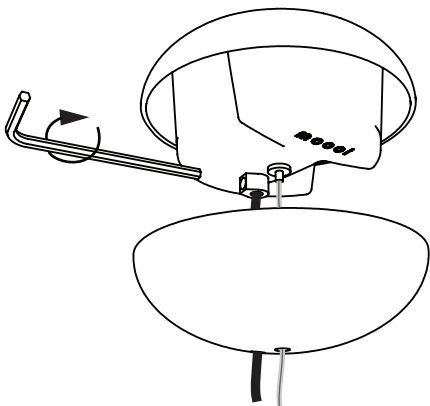

## Prop Light Double Horizontal

**1A**

**1B**

INPUT: 240V AC

visit [www.mooui.com](http://www.mooui.com) for more information about the collection

## Prop Light Double Horizontal

2

3

1  
SIZE 4

4

OPEN