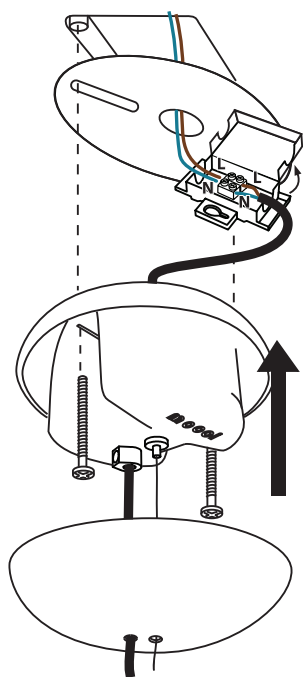

## Prop Light Double Horizontal

**1A**

**1B**

INPUT: 240V AC

visit [www.mooui.com](http://www.mooui.com) for more information about the collection

## Prop Light Double Horizontal

2

3

1  
SIZE 4

4

OPEN