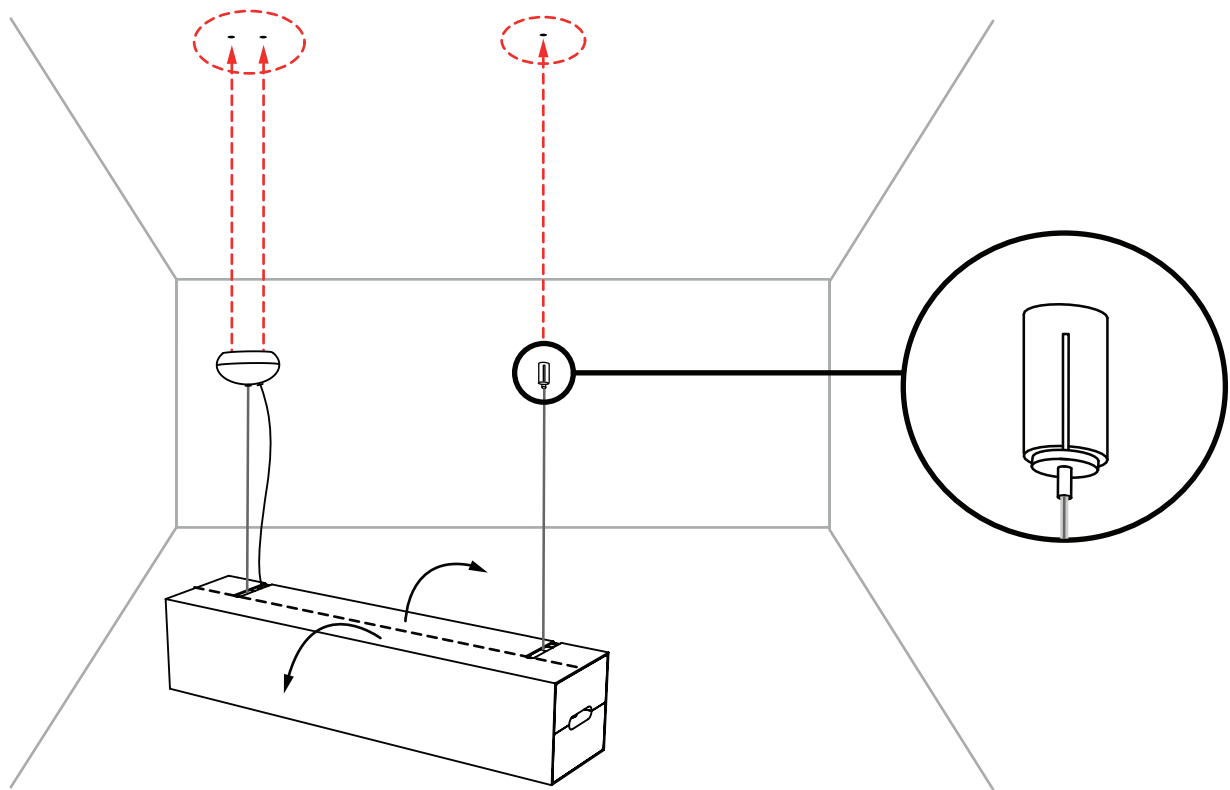

## Prop Light Double Horizontal

**1A**

**1B**

INPUT: 240V AC

visit [www.mooui.com](http://www.mooui.com) for more information about the collection