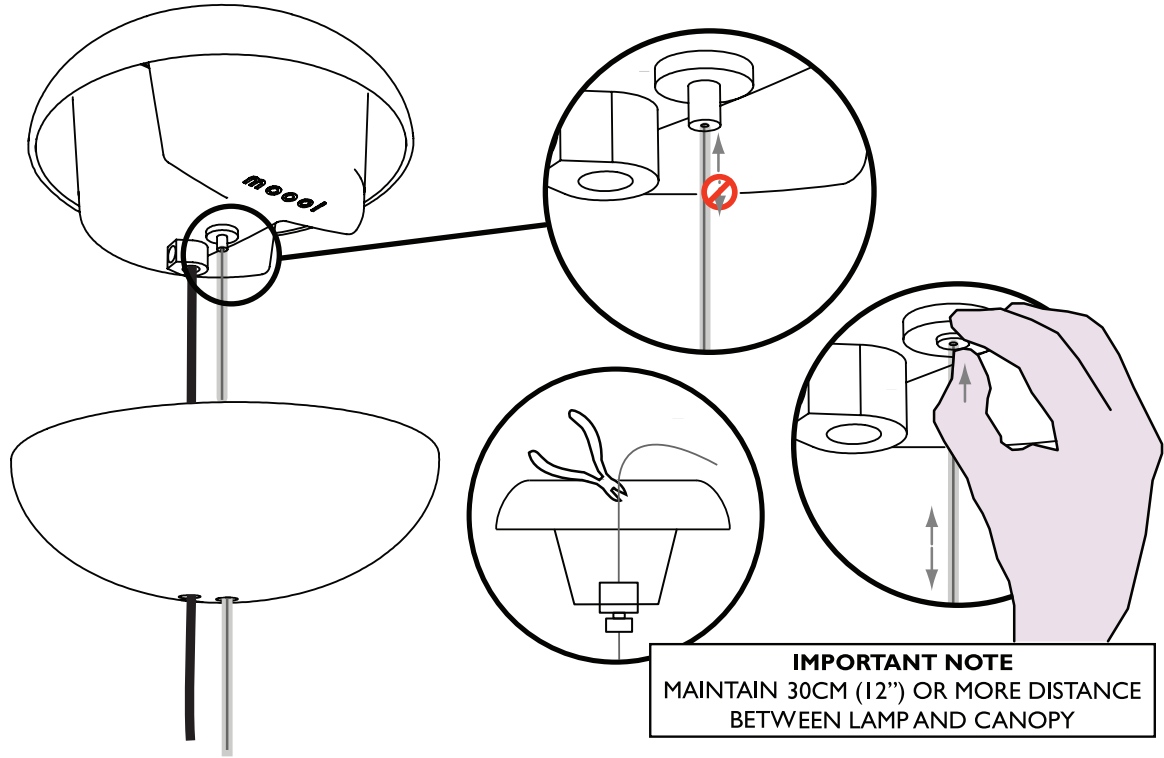

m o o o i

Prop Light Double Horizontal

2