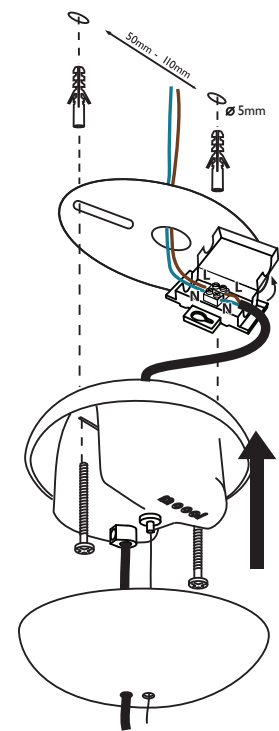

## Prop Light Double Horizontal

**1A**

**1B**

INPUT: 240V AC

visit [www.mooui.com](http://www.mooui.com) for more information about the collection

## Prop Light Double Horizontal

2

3

1  
SIZE 4

4

OPEN

# m o o o i

Prop Light Double Horizontal

5